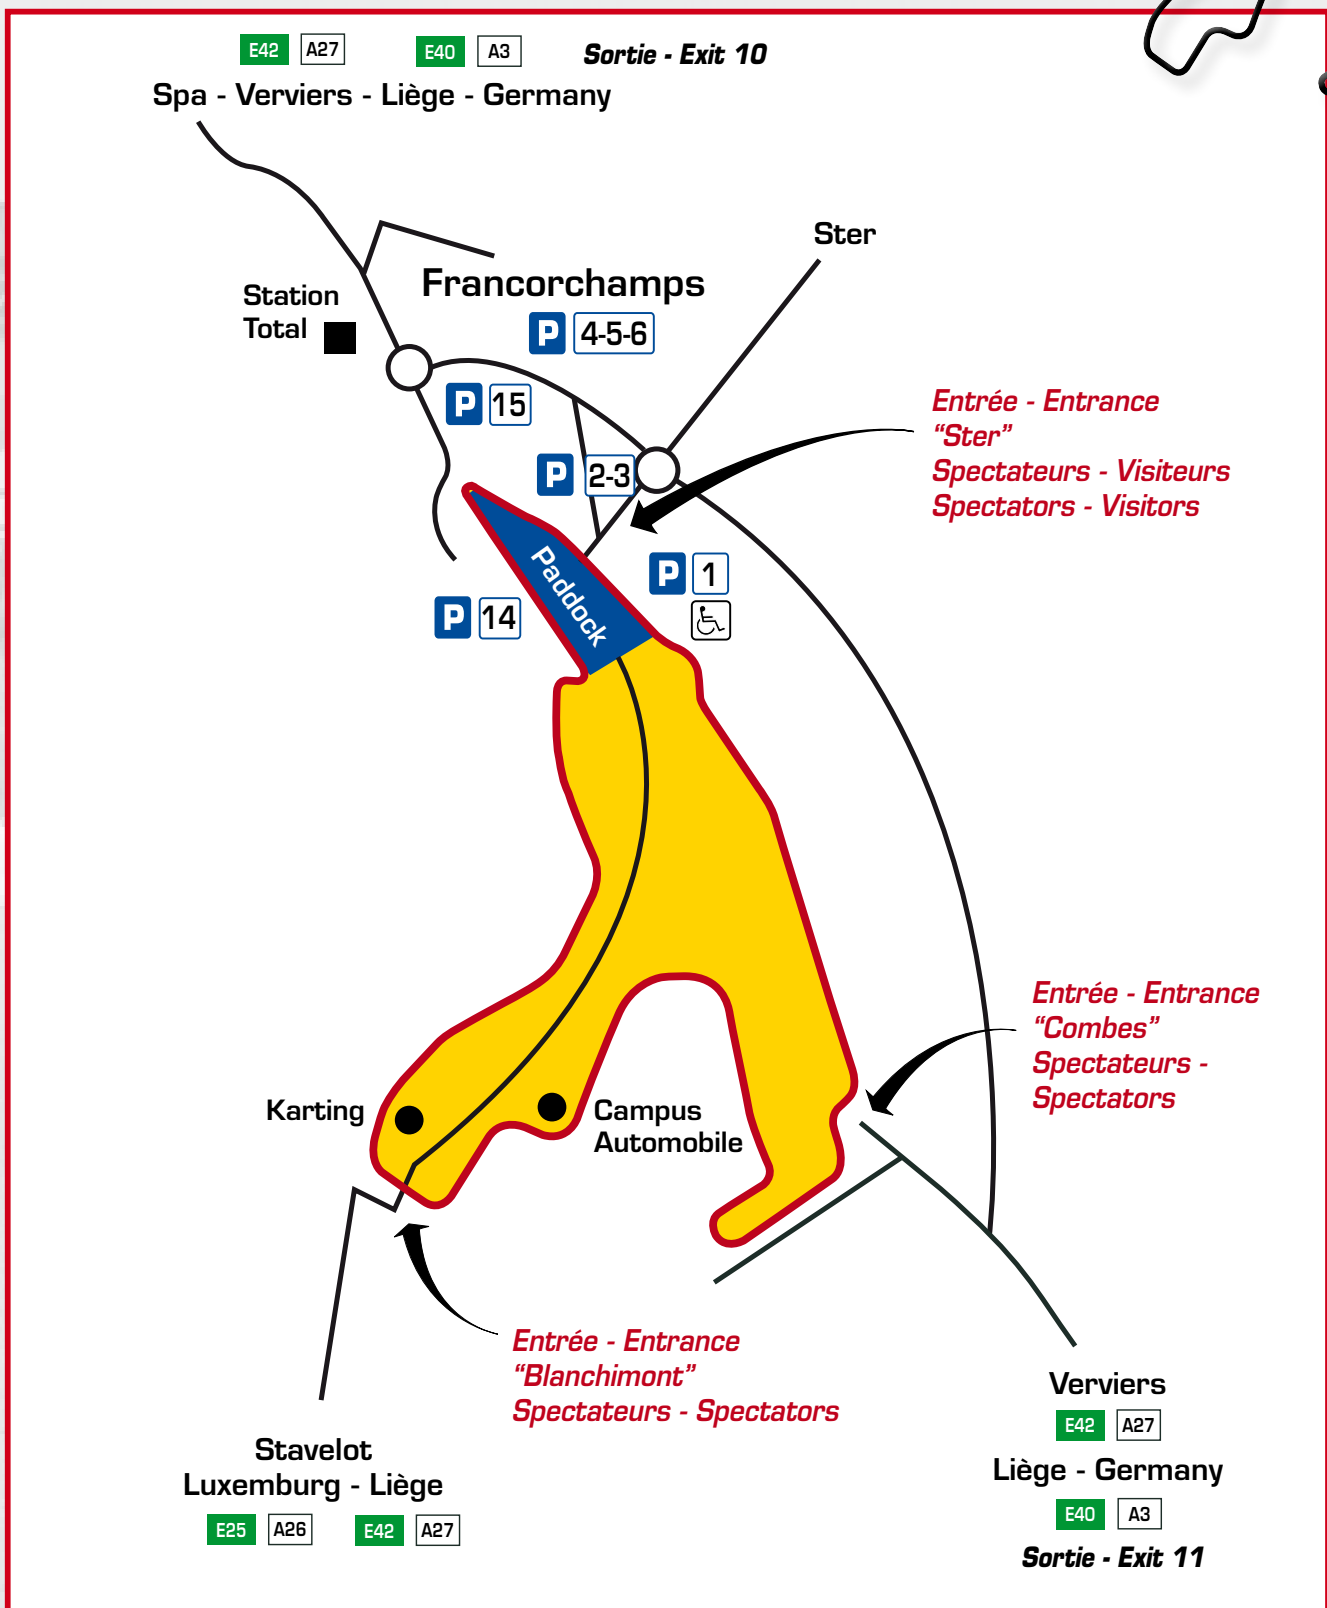

**CIRCUIT DE SPA**  
FRANCORCHAMPS

# ACCESS TO RACE CIRCUIT

## RACE CIRCUIT MAPS

### General map of site

For specific access points for Formula 1 Grand-Prix, click on:  
[www.spagrandprix.com/modules/pages/app\\_themes/default/images/acces-map.pdf](http://www.spagrandprix.com/modules/pages/app_themes/default/images/acces-map.pdf)